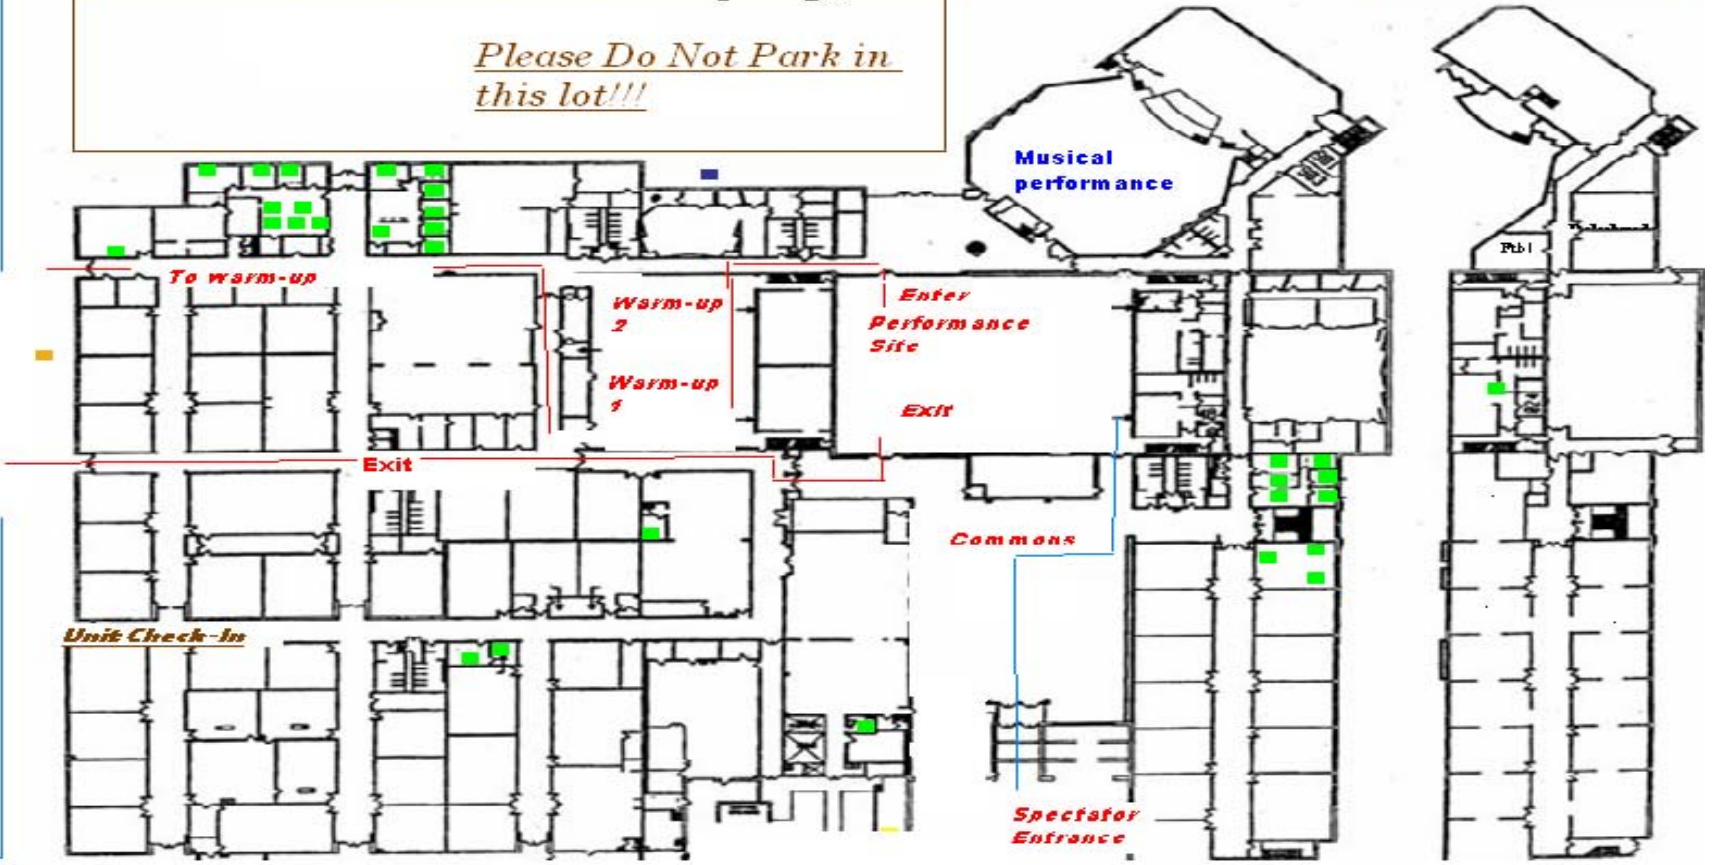

**Blue Springs South High School Campus Map**  
1200 SE Adams Dairy Parkway  
Blue Springs, MO 64014

*Do Not Park*

*Please Do Not Park in this lot!!!*

*Bus Parking/ Warm-up*

*Spectator parking*